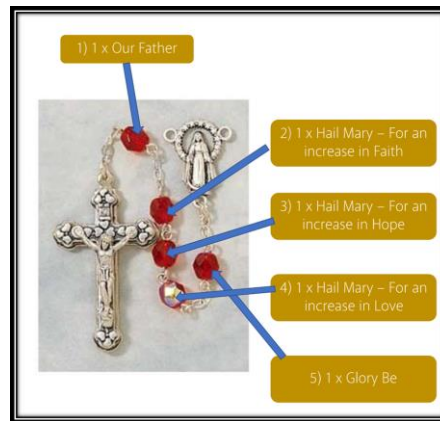

Each Wednesday at 12 o'clock, the Liturgy Team are inviting pupils from Year 4 to 6 to join them in praying the short **Rosary** in our school Prayer Garden/Owl Room

On Thursday 23rd May, in the afternoon, we will have a whole school Mass with Fr Boniface dedicated to Mary. On this day all pupils are invited to come to school in non-school uniform, dressed in blue or floral clothing (on this occasion we request that no football kits are worn). A donation of £1 is requested for this. The money raised on this day will go towards the up-keep and re-fresh of our school Prayer Garden.

Last year we planted rose bushes around the statue of Mary and these plants are thriving.

*Blue is associated with Mary as it represents the sky and is therefore a heavenly colour.
Roses are connected with Mary to symbolise purity and beauty.*